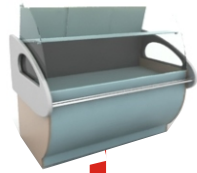

McPasta
CORNER

The McPasta Corner is a turnkey project and allows to sell pasta and other Italian typical food products in your restaurant.

Besides furnishing the corner, lighting and the first supply of typical Italian food products, Mc Pasta Corner includes: