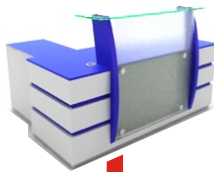

McPasta
CORNER

The McPasta Corner is a turnkey project and allows to sell pasta and other Italian typical food products in your restaurant.

Besides furnishing the corner, lighting and the first supply of typical Italian food products, Mc Pasta Corner includes:

a **display refrigerator**, length and type can vary according to your needs.

Here you can offer, ravioli, tortellini, gnocchi, divided by type, shape and filling, exactly like a fresh pasta shop in Italy.

a **combined pasta machine**, sheeter and cutter. A customer who wants to take home a bit of fresh noodles will be served immediately and pasta will be prepared under his eyes ....

Fresher than this !

a **workbench with a marble top**, possibly cooled on the underside, where you can prepare, always "live", giant tortelloni, homemade ravioli and everything that your imagination and abilities will allow.

A **refrigerated display showcase**

where you can place all the packaged products requiring controlled temperature (such as pesto, sauces, etc.)

Another **exhibitor with shelves** where to put all the other products that can be kept at room temperature

Contact us
for more info !

OSTONI
Via C. Battisti, 38
20032 Cormano (Miano) - Italy

Tel. +39 02663 05178
Fax +39 02615 40093

www.ostoni.com
info@ostoni.com